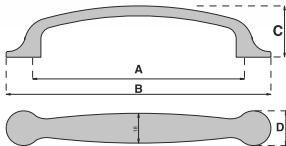

REF.	A	B	C	D	
1992	128	160	30	21	25

ACABADOS • FINISHES

CROMO MATE / MATT CHROME
CROMO / CHROME
NIQUEL CEPILLADO / BRUSHED NICKEL