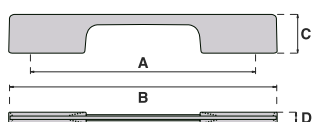

1539

REF.	A	B	C	D	
1539	128/160	215	32	8	20

ACABADOS • FINISHES
CROMO MATE / MATT CHROME

1540

REF.	A	B	C	D	
1540	160	198	27	14	25

ACABADOS • FINISHES
CROMO MATE / MATT CHROME

1541

REF.	A	B	C	D	
1541	128	148	22	12	25