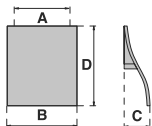

REF.	A	B	C	D	
1511	160	276	27	22	20

ACABADOS • FINISHES

CROMO MATE / MATT CHROME
NIQUEL CEPILLADO / BRUSHED NICKEL

1511

REF.	A	B	C	D	
1517	32	70	26	80	20

ACABADOS • FINISHES

CROMO MATE / MATT CHROME
NIQUEL CEPILLADO / BRUSHED NICKEL

1517