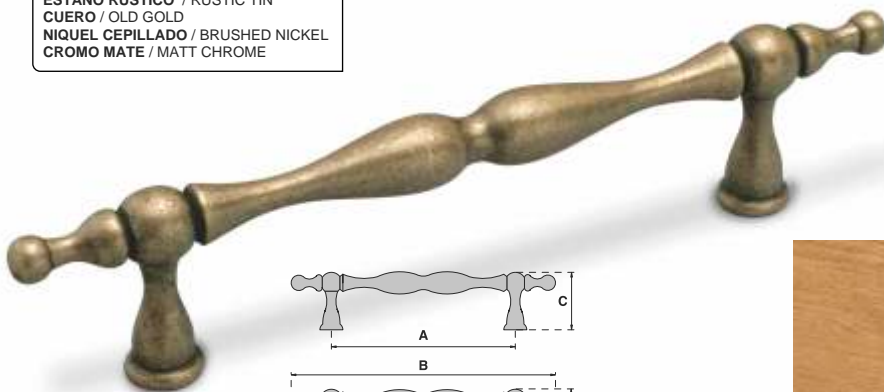

1988

REF.	A	B	C	D	
1988	128	139	30	21	25

ACABADOS • FINISHES

BRONCE RÚSTICO / RUSTIC BRONZE
 ESTAÑO RÚSTICO / RUSTIC TIN
 CUERO / OLD GOLD
 NIQUEL CEPILLADO / BRUSHED NICKEL
 CROMO MATE / MATT CHROME

2109

REF.	A	B	C	
2109	40	28	21	25

ACABADOS • FINISHES

BRONCE RÚSTICO / RUSTIC BRONZE
 ESTAÑO RÚSTICO / RUSTIC TIN
 CUERO / OLD GOLD
 NIQUEL CEPILLADO / BRUSHED NICKEL
 CROMO MATE / MATT CHROME

1994

REF.	A	B	C	D	
1994	128	142	28	14	25

ACABADOS • FINISHES

CUERO / OLD GOLD
 BRONCE RÚSTICO / RUSTIC BRONZE
 ESTAÑO RÚSTICO / RUSTIC TIN

1948

REF.	A	B	C	D	
1948	96	138	30	11	25

ACABADOS • FINISHES

CUERO / OLD GOLD
 BRONCE RÚSTICO / RUSTIC BRONZE
 ESTAÑO RÚSTICO / RUSTIC TIN
 ORO / GOLD