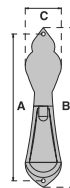

1732

REF.	A	B	C	
1732	48	77	40	25

ACABADOS • FINISHES
CUERO / OLD GOLD

REF.	A	B	C	
1731	114	124	28	25

ACABADOS • FINISHES
CUERO / OLD GOLD

1935

REF.	A	B	C	
1935	119	134	20	25

ACABADOS • FINISHES
CUERO / OLD GOLD

1731

1936

REF.	A	B	C	
1936	119	134	20	25

ACABADOS • FINISHES
CUERO / OLD GOLD

REF.	A	B	C	
1827	64	76	34	25

ACABADOS • FINISHES
BRONCE RÚSTICO / RUSTIC BRONZE
ESTAÑO RÚSTICO / RUSTIC TIN

1827