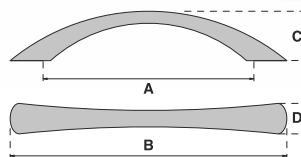

REF.	A	B	C	D	
1527	128	168	30	19	25

ACABADOS • FINISHES
METALIZADO / METALLIC
CROMO MATE / MATT CHROME
NIQUEL CEPILLADO / BRUSHED NICKEL