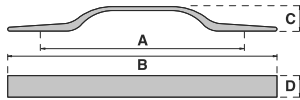

REF.	A	B	C	D	
1511	160	276	27	22	20

ACABADOS • FINISHES

CROMO MATE / MATT CHROME
NIQUEL CEPILLADO / BRUSHED NICKEL