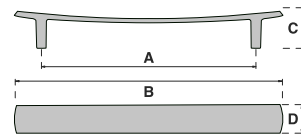

ACABADOS • FINISHES

CROMO MATE / MATT CHROME
CROMO / CHROME

1535

REF.	A	B	C	D	
1535	160	210	33	26	20

ACABADOS • FINISHES

CROMO MATE / MATT CHROME
NIQUEL CEPILLADO / BRUSHED NICKEL

1536

REF.	A	B	C	D	
1536	160	200	28	20	20