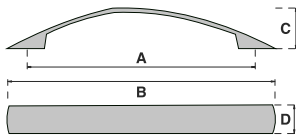

1535

REF.	A	B	C	D	
1535	160	210	33	26	20

ACABADOS • FINISHES

CROMO MATE / MATT CHROME
NIQUEL CEPILLADO / BRUSHED NICKEL