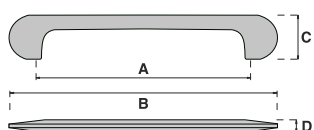

1537

REF.	A	B	C	D	
1537	160	203	34	11	20

ACABADOS • FINISHES
CROMO MATE / MATT CHROME