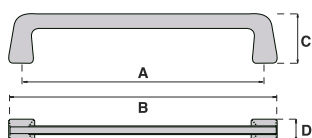

1537

REF.	A	B	C	D	
1537	160	203	34	11	20

ACABADOS • FINISHES
CROMO MATE / MATT CHROME

1538

REF.	A	B	C	D	
1538	160	179	35	14	20

ACABADOS • FINISHES
CROMO MATE / MATT CHROME

1539

REF.	A	B	C	D	
1539	128/160	215	32	8	20

ACABADOS • FINISHES
CROMO MATE / MATT CHROME