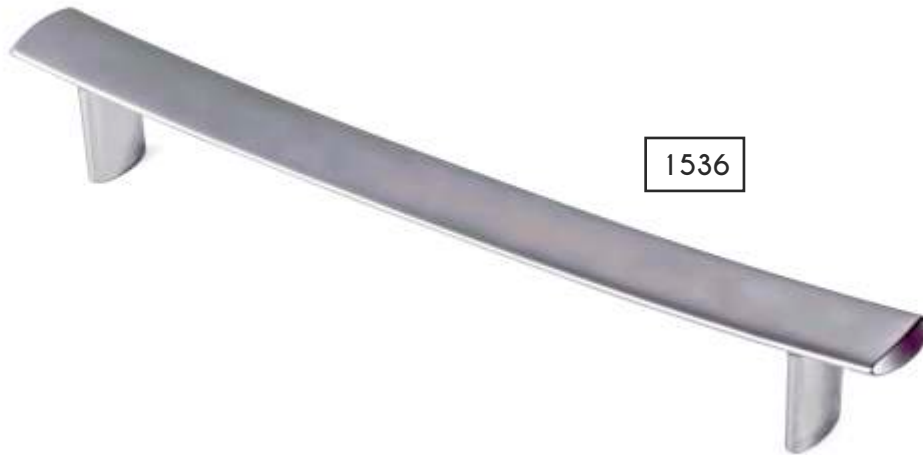

ACABADOS • FINISHES

CROMO MATE / MATT CHROME
CROMO / CHROME

1535

REF.	A	B	C	D	
1535	160	210	33	26	20

ACABADOS • FINISHES

CROMO MATE / MATT CHROME
NIQUEL CEPILLADO / BRUSHED NICKEL

1536

REF.	A	B	C	D	
1536	160	200	28	20	20