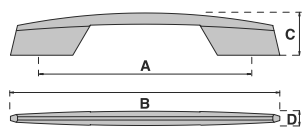

CROMO MATE / MATT CHROME
NIQUEL CEPILLADO / BRUSHED NICKEL

1511

REF.	A	B	C	D	
1517	32	70	26	80	20

ACABADOS • FINISHES

CROMO MATE / MATT CHROME
NIQUEL CEPILLADO / BRUSHED NICKEL

1517

1876

1877