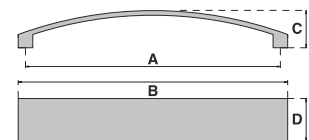

1840

REF.	A	B	C	D	
1840	160	240	30	30	15

ACABADOS • FINISHES

CROMO MATE / MATT CHROME
CROMO / CHROME
NIQUEL CEPILLADO / BRUSHED NICKEL

1841

REF.	A	B	C	D	
1841	192	203	28	32	20

ACABADOS • FINISHES

CROMO MATE / MATT CHROME
CROMO / CHROME
NIQUEL CEPILLADO / BRUSHED NICKEL