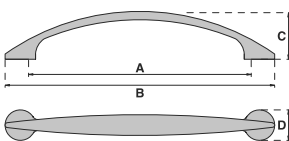

REF.	A	B	C	D	
1902	96	117	22	14	25

ACABADOS • FINISHES

CROMO MATE / MATT CHROME
CROMO / CHROME